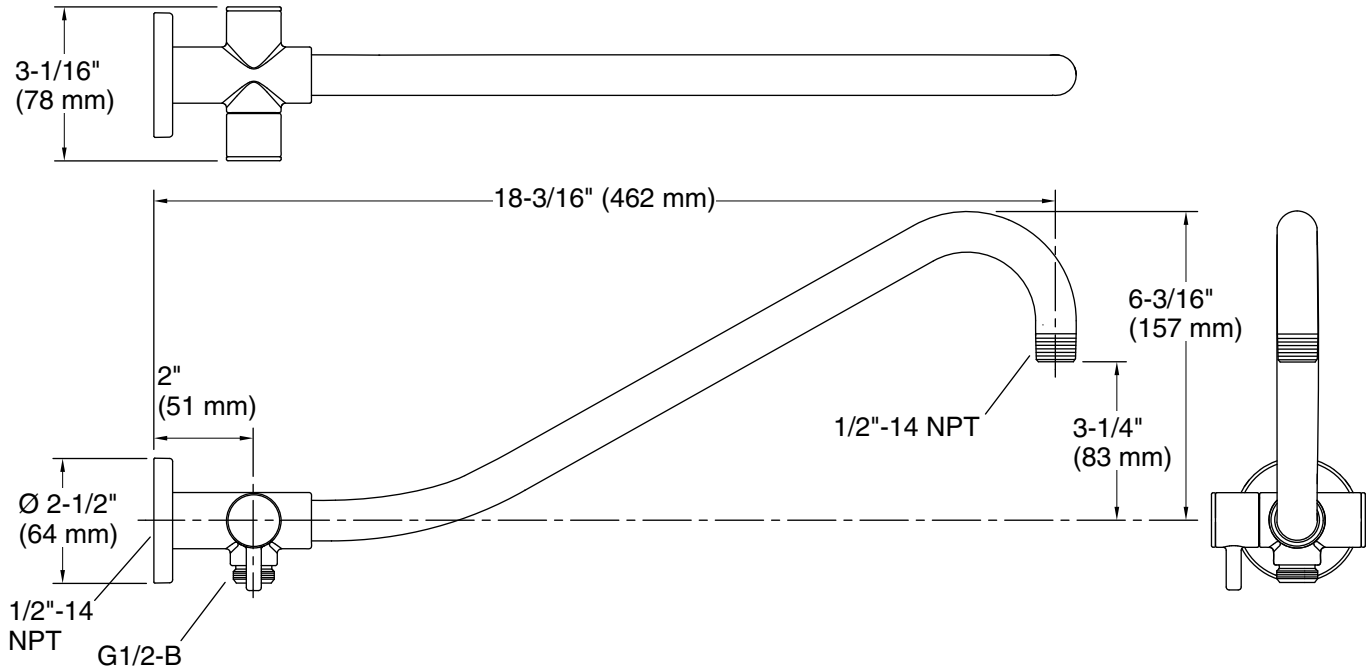

Features

- Diverter switches water between rainhead and handshower.
- For use with KOHLER showerheads and handshowers (sold separately).
- Includes flange.
- K-76334 Traditional flange and K-76335 Square flange also available (sold separately).
- ½" NPT connection.

Technical Information

All product dimensions are nominal.

Drain included: No

Notes

Install this product according to the installation guide.